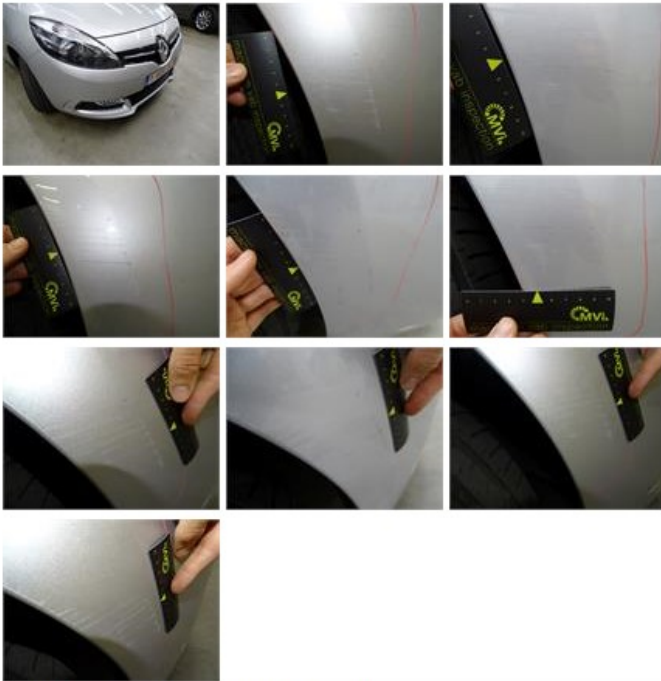

Bumper F, Scratch(es), LI - Repair and paint (complete) 211,80