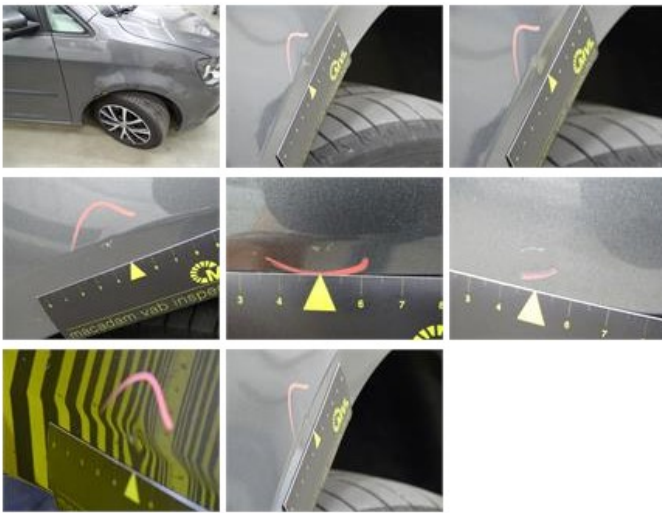

Alloy rim F L polished, Scratch(es), LI - Repair and paint (complete) 95,00

Door R R, Scratch(es), Acceptable 0,00

No pictures to display

Bumper R, Scratch(es), LI - Repair and paint (complete) 211,80

Alloy rim F R R polished, Scratch(es), LI - Repair and paint (complete) 95,00