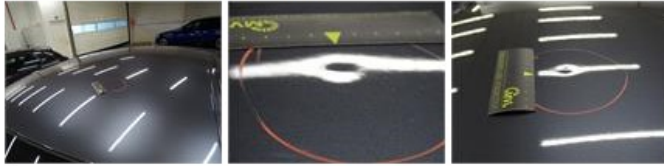

Tailgate, Scratch(es), Acceptable

0,00

No pictures to display

Seat cover F L, Tear, Acceptable

0,00

No pictures to display

Door R R, Scratch(es), Acceptable

0,00

No pictures to display

Bumper R, Dent(s) and scratch(es), LI - Repair and paint (complete)

211,80