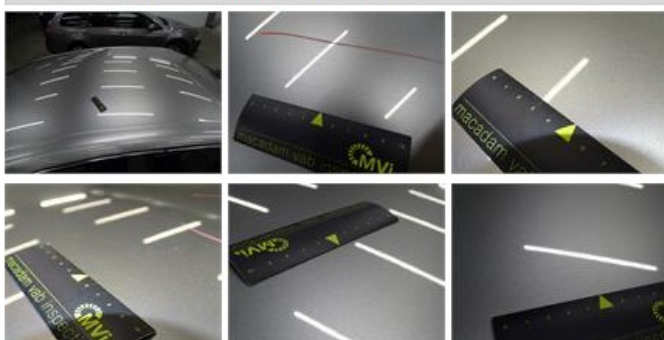

308,20

115,56

110,64

481,50