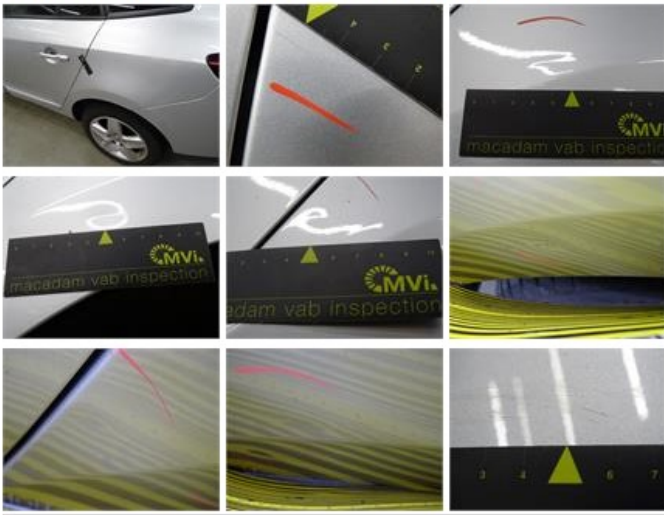

Windscreen, Stone chip(s), E - Replace

487,20