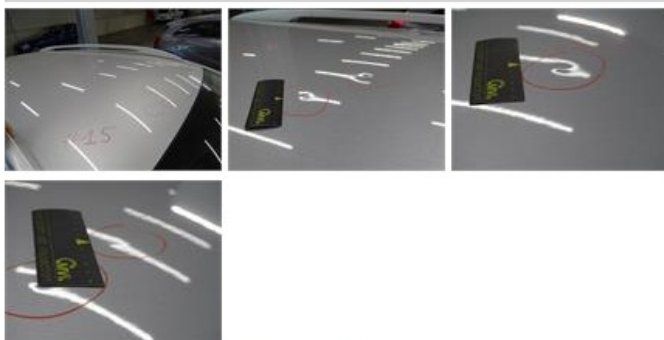

Door R R, Scratch(es), LI - Repair and paint (complete)

318,35