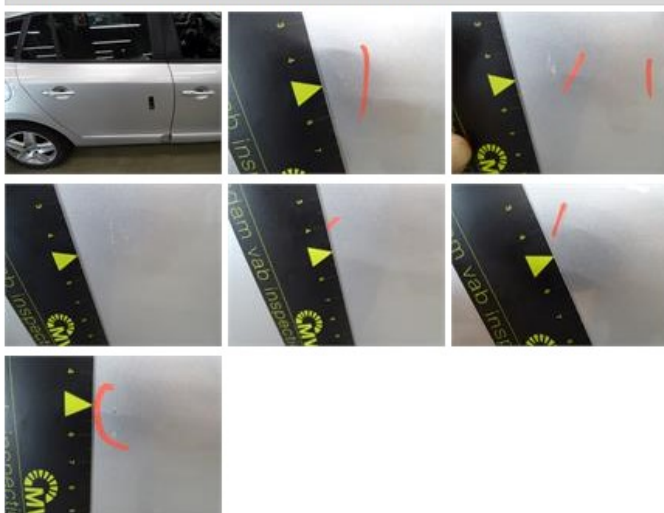

Door F L, Dent(s) and scratch(es), LI - Repair and paint (complete)

318,35