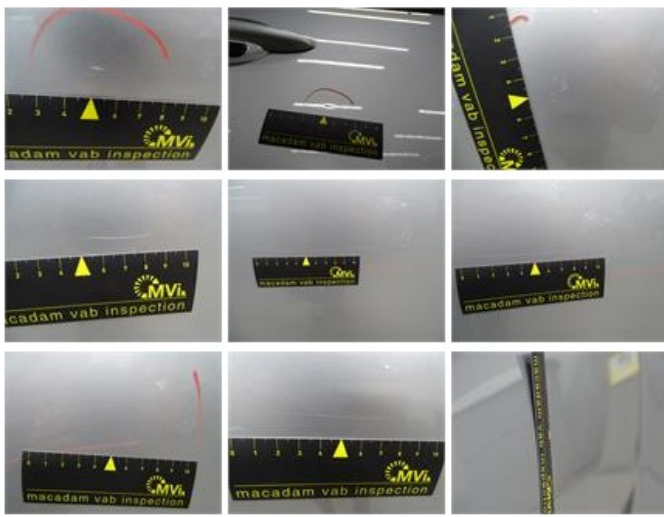

Total cost ex VAT	1778,02
--------------------------	----------------

Wing R R, Chemical polution, 67 - Polish	0,00
---	-------------

No pictures to display

Bumper corner R R, Scratch(es), Acceptable	0,00
---	-------------

No pictures to display

Tailgate, Scratch(es), LI - Repair and paint (complete)

301,68

Bumper cover R M, Scratch(es), Smart repair

110,64

Wing R L, Dent(s), Acceptable

0,00

No pictures to display

Wing F R, Scratch(es), Acceptable

0,00

No pictures to display

Door F R, Dent(s) and scratch(es), LI - Repair and paint (complete)

318,35

Door F L, Scratch(es), Acceptable

0,00

No pictures to display

Door R R, Dent(s) and scratch(es), LI - Repair and paint (complete)

318,35

Windscreen, Stone chip(s), E - Replace

487,20

Bumper F, Scratch(es), LI - Repair and paint (complete)

211,80

Bumper corner R L, Scratch(es), Acceptable