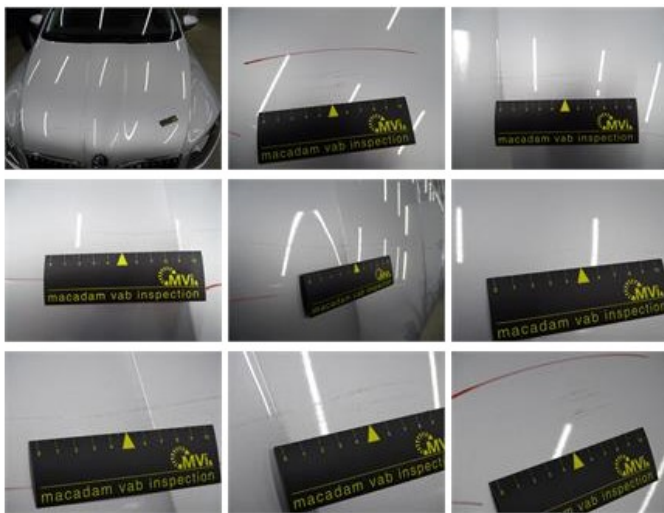

Rear spoiler, Scratch(es), Acceptable 0,00

No pictures to display

Wing R R, Scratch(es), LI - Repair and paint (complete) 308,20

Door R R, Scratch(es), Acceptable 0,00

No pictures to display

Tailgate, Scratch(es), Acceptable 0,00

No pictures to display

Bumper R, Scratch(es), LI - Repair and paint (complete) 211,80

Wheel cover F R, Scratch(es), E - Replace 30,00