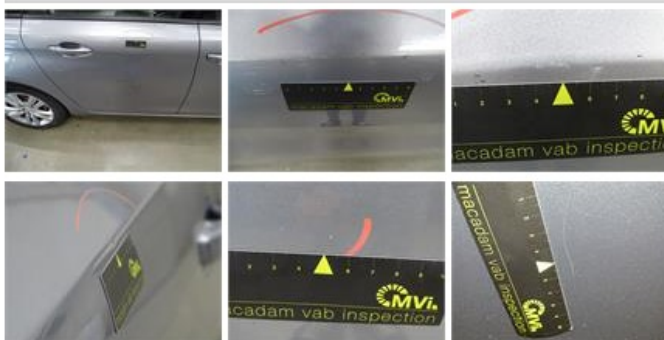

95,00

Bumper R, Scratch(es), LI - Repair and paint (complete)

211,80

Door R R, Dent(s) and scratch(es), LI - Repair and paint (complete)

318,35

Tailgate, Scratch(es), Acceptable

0,00

No pictures to display