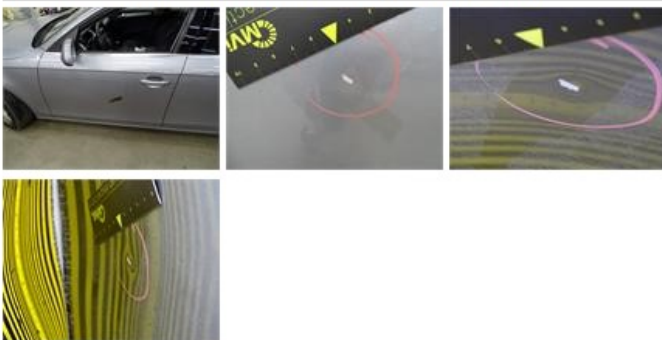

Rearview mirror housing R, Scratch(es), Acceptable 0,00

No pictures to display

Door F L, Dent(s) and scratch(es), LI - Repair and paint (complete) 318,35

Alloy rim R R, Scratch(es), Acceptable 0,00

No pictures to display