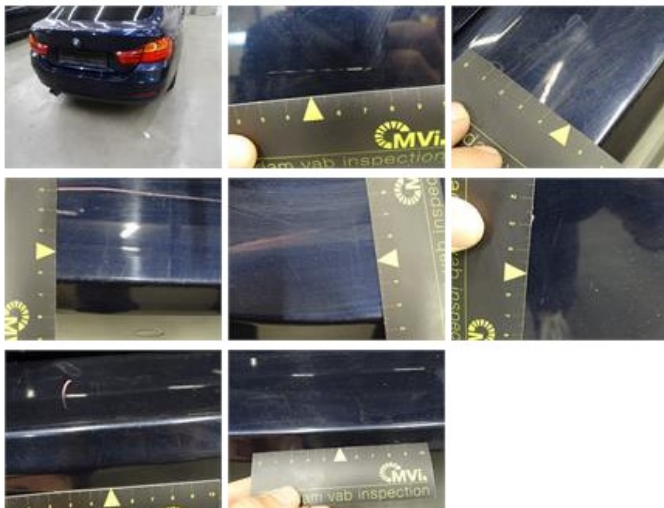

No pictures to display

Door F R, Dent(s), PDR - Paintless dent repair 122,40

Door F L, Scratch(es), Acceptable 0,00

No pictures to display

Bumper F, Scratch(es), LI - Repair and paint (complete) 254,16

Bumper R, Scratch(es), LI - Repair and paint (complete) 254,16