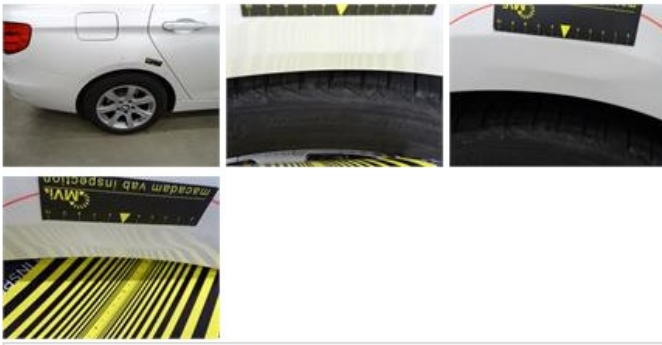

Bonnet, Stone chip(s), Acceptable	0,00
<i>No pictures to display</i>	
Alloy rim F R, Scratch(es), Acceptable	0,00
<i>No pictures to display</i>