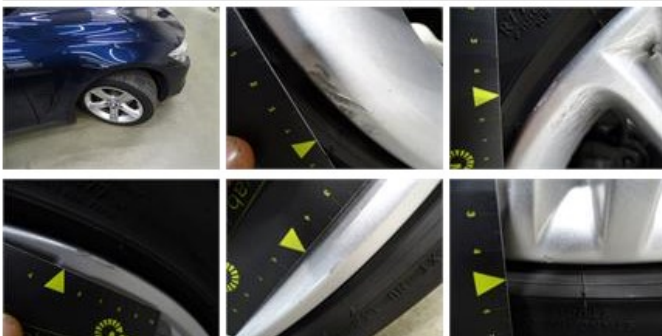

Degree of wear

	225/50/17/94 H LightMetal			
Winter tyres:	Fr.L.	Pirelli: 3 mm	Fr.R.	Pirelli: 3 mm
	Re.L.	Michelin: 3 mm	Re.R.	Michelin: 3 mm

Assistance equipment

Repair kit	Yes	Compressor	Yes
Number of charging cables (normal)	0		
Number of charging cables (rapid charge)	0		

Bumper spoiler F, Crack, E - Replace

48,00

Door F R, Dent(s) and scratch(es), LI - Repair and paint (complete)

382,02

Alloy rim F R, Scratch(es), LI - Repair and paint (complete)

95,00

Bumper R, Scratch(es), Acceptable