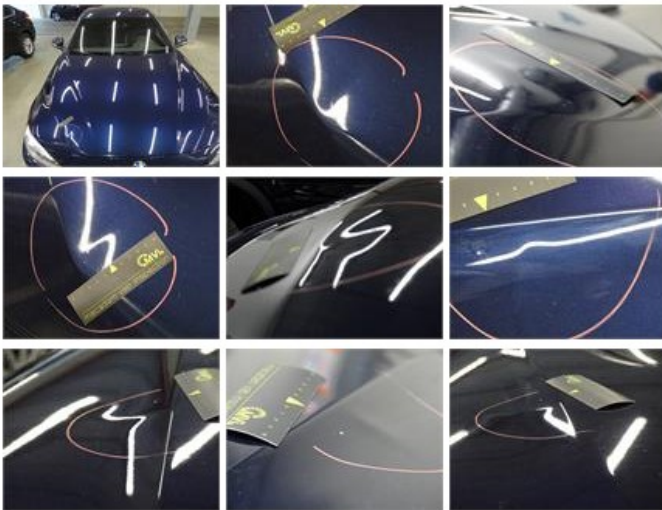

Wing R L, Scratch(es), Acceptable

0,00

No pictures to display

48,00