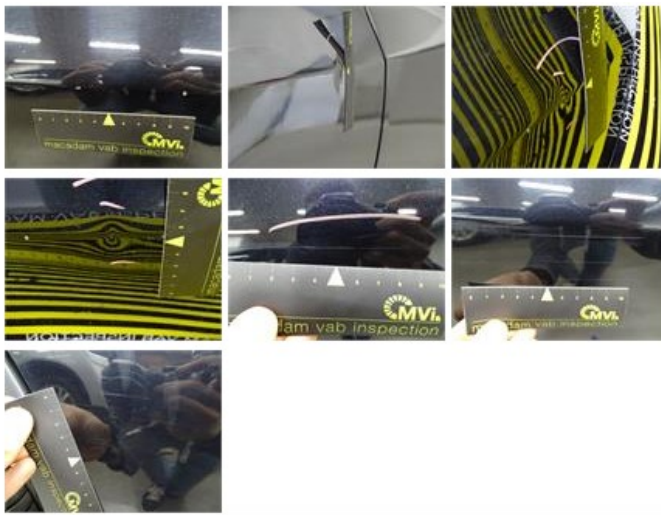

0,00

No pictures to display

Door F R, Scratch(es), LI - Repair and paint (complete)

318,35

Door R R, Dent(s) and scratch(es), LI - Repair and paint (complete)

318,35

Door R L, Scratch(es), LI - Repair and paint (complete)