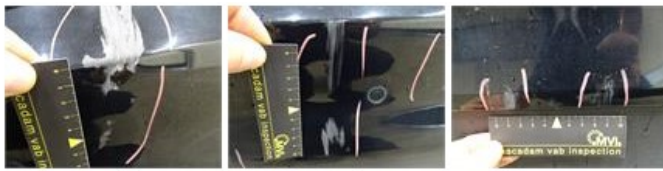

Wing F R, Scratch(es), Acceptable

0,00

No pictures to display

Alloy rim R R, Scratch(es), LI - Repair and paint (complete)

95,00