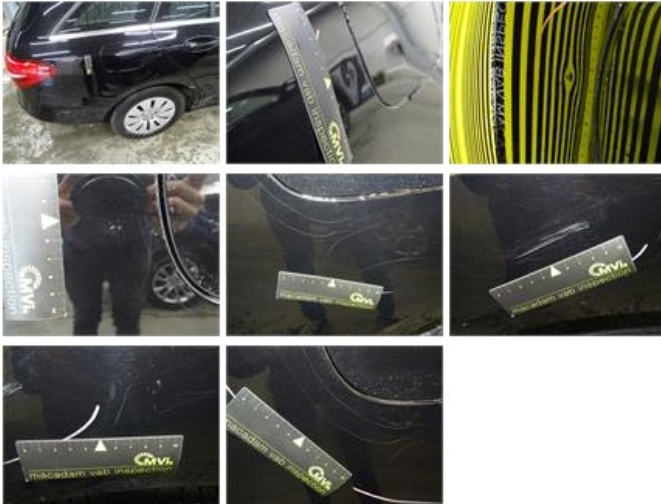

**Degree of wear**

	<b>205/60/16/92 V LightMetal</b>			
Summer tyres:	Fr.L.	<b>Michelin: 5 mm</b>	Fr.R.	<b>Michelin: 5 mm</b>
	Re.L.	<b>Michelin: 5 mm</b>	Re.R.	<b>Michelin: 5 mm</b>

**Assistance equipment**

No pictures to display

Door F R, Scratch(es), Acceptable 0,00

No pictures to display

Wing R L, Scratch(es), LI - Repair and paint (complete)

308,20

Wing R R, Dent(s) and scratch(es), LI - Repair and paint (complete)

308,20

Door R L, Scratch(es), Acceptable

0,00

No pictures to display

Bumper F, Scratch(es), LI - Repair and paint (complete)

211,80

Bonnet, Chemical polution, LI - Repair and paint (complete)

290,08