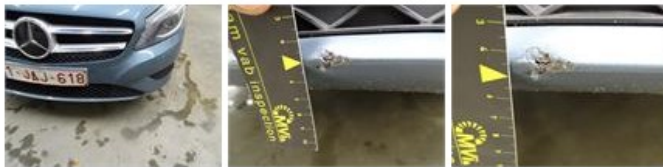

95,00

Wing R R, Dent(s), Acceptable

0,00

No pictures to display

Bumper F, Crack, Le - Replace and paint

735,00

Wing R L, Scratch(es), LI - Repair and paint (complete)

308,20

Alloy rim F L, Scratch(es), LI - Repair and paint (complete)

95,00

Alloy rim R R, Scratch(es), LI - Repair and paint (complete)

95,00

Bonnet, Chemical polution, LI - Repair and paint (complete)

290,08

Door R L, Scratch(es), LI - Repair and paint (complete)