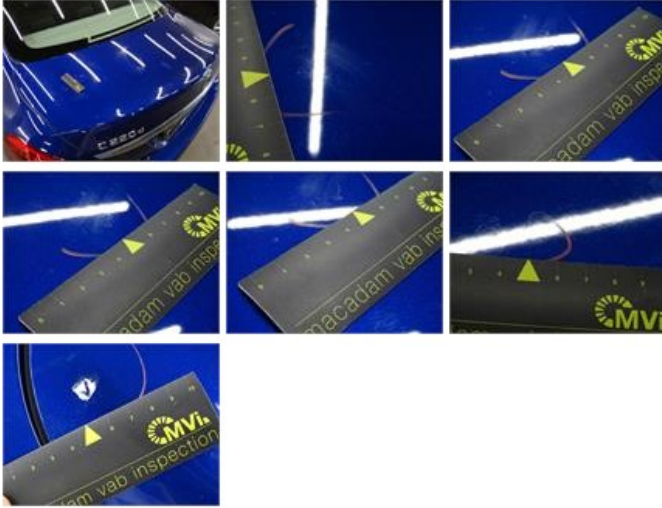

No pictures to display

Wing F R, Scratch(es), Acceptable 0,00

No pictures to display

Rearview mirror housing L, Scratch(es), Acceptable 0,00

No pictures to display

No pictures to display

Door R R, Scratch(es), Acceptable 0,00

No pictures to display

Tailgate, Chemical polution, LI - Repair and paint (complete) 301,68

Bumper R, Scratch(es), Acceptable 0,00

No pictures to display

Roof, Chemical polution, LI - Repair and paint (complete) 481,50