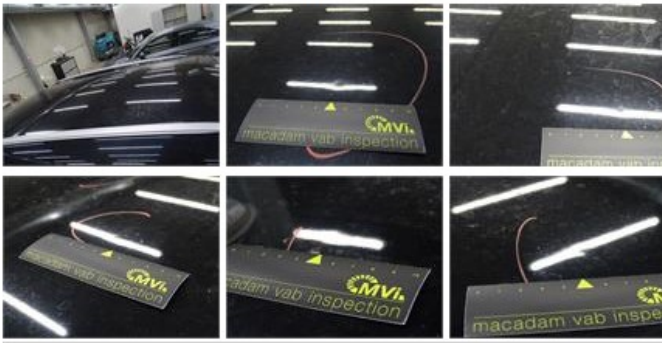

Bonnet, Scratch(es), Acceptable	0,00
<i>No pictures to display</i>	
Door F L, Scratch(es), Acceptable	0,00
<i>No pictures to display</i>