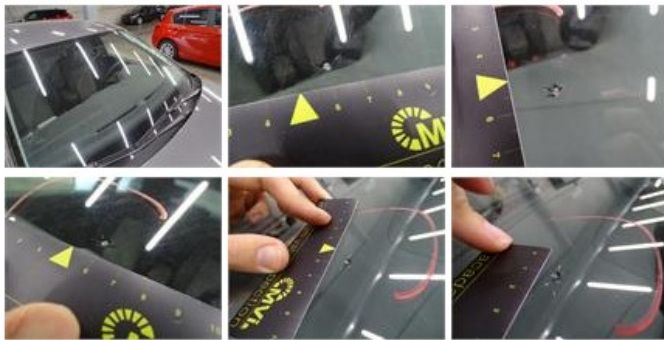

Interior, Dirty, Cleaning

25,00