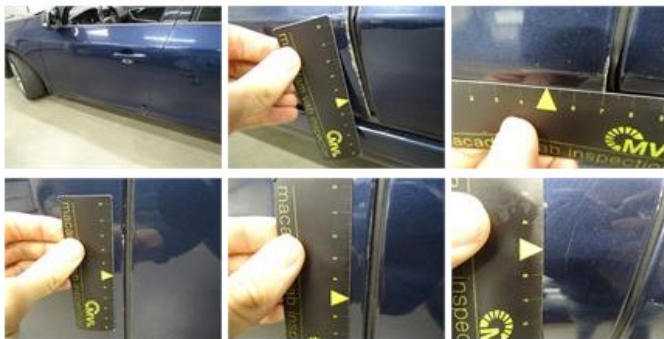

Alloy rim F R, Scratch(es), LI - Repair and paint (complete)

95,00