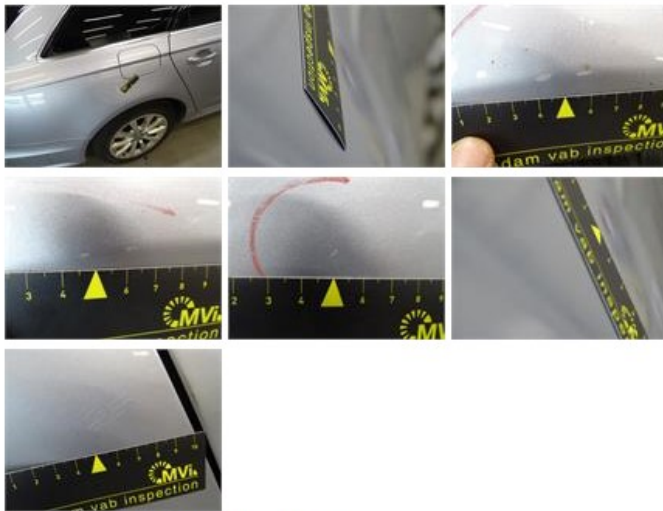

Door F L, Scratch(es), Acceptable

0,00

No pictures to display

Alloy rim F L, Scratch(es), LI - Repair and paint (complete)

95,00

Luggage space cover, Stain, Cleaning

0,00

Bumper grille F R, Broken, E - Replace

34,08

Wing R R, Dent(s) and scratch(es), LI - Repair and paint (complete)

369,84

Windscreen, Stone chip(s), E - Replace

560,64

Door R L, Scratch(es), LI - Repair and paint (complete)

382,02

Wing R L, Scratch(es), Acceptable