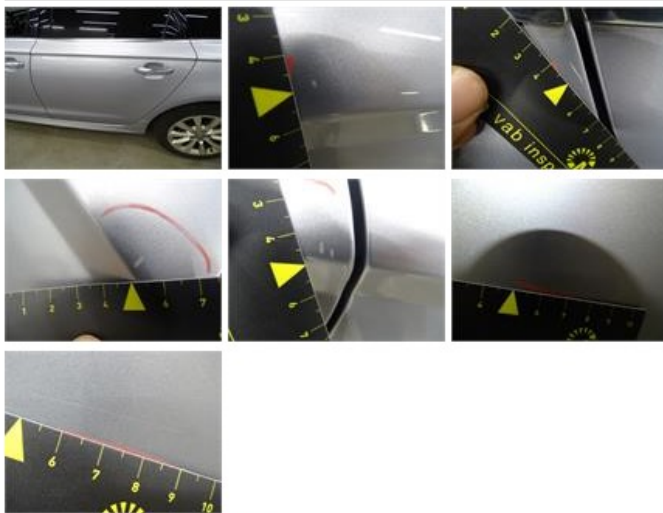

Door F L, Scratch(es), Acceptable

0,00

No pictures to display

Alloy rim F L, Scratch(es), LI - Repair and paint (complete)

95,00

Luggage space cover, Stain, Cleaning

0,00

Bumper grille F R, Broken, E - Replace

34,08

Wing R R, Dent(s) and scratch(es), LI - Repair and paint (complete)

369,84

Windscreen, Stone chip(s), E - Replace

560,64

Door R L, Scratch(es), LI - Repair and paint (complete)

382,02

Wing R L, Scratch(es), Acceptable