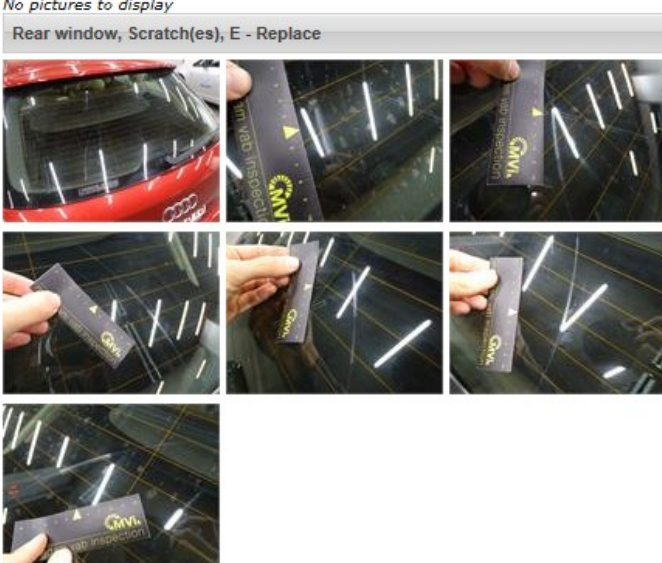

Door F L, Dent(s) and scratch(es), LI - Repair and paint (complete) 382,02