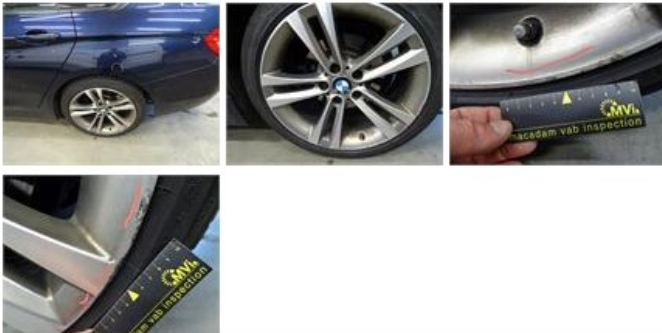

Wing R R, Scratch(es), Acceptable 0,00

No pictures to display

Door F L, Scratch(es), Acceptable 0,00

No pictures to display

Wing R L, Dent(s), Acceptable 0,00

No pictures to display

Door F R, Dent(s), PDR - Paintless dent repair 82,80

Alloy rim R L polished, Scratch(es), LI - Repair and paint (complete) 95,00

Roof, Scratch(es), 67 - Polish 0,00

No pictures to display

Bonnet, Stone chip(s), Acceptable 0,00

No pictures to display