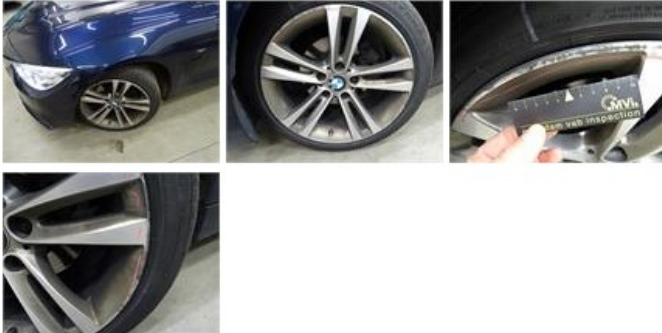

Degree of wear

	225/45/18/91 Y LightMetal			
Summer tyres:	Fr.L.	Bridgestone: 3 mm	Fr.R.	Bridgestone: 3 mm
	Re.L.	Bridgestone: 4 mm	Re.R.	Bridgestone: 4 mm

Assistance equipment

Total cost ex VAT	367,80
Alloy rim F R polished, Scratch(es), LI - Repair and paint (complete)	95,00

Door R L, Scratch(es), Acceptable 0,00

No pictures to display

Alloy rim R R polished, Rust, Acceptable 0,00

No pictures to display

Alloy rim F L polished, Scratch(es), LI - Repair and paint (complete) 95,00