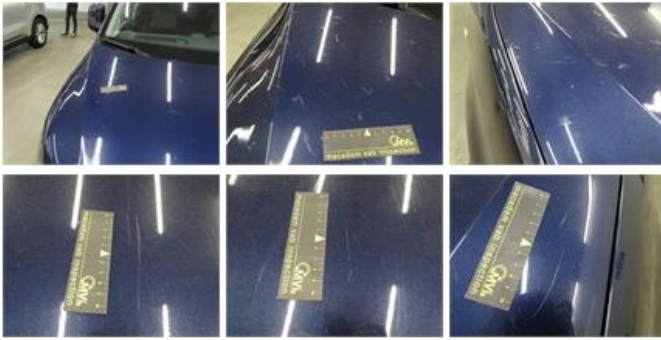

Degree of wear

205/55/16/94 H Steel				
Summer tyres:	Fr.L.	Michelin: 4 mm	Fr.R.	Michelin: 4 mm
	Re.L.	Michelin: 5 mm	Re.R.	Michelin: 5 mm

Assistance equipment

Emergency spare wheel	Yes	Jack	Yes
Number of charging cables (normal)	0		
Number of charging cables (rapid charge)	0		

Total cost ex VAT 1462,98

Wing F R, Dent(s), PDR - Paintless dent repair 63,00

Wing R L, Scratch(es), Acceptable

0,00

No pictures to display

Bonnet, Scratch(es), LI - Repair and paint (complete)

217,56

Wing R R, Scratch(es), LI - Repair and paint (complete)