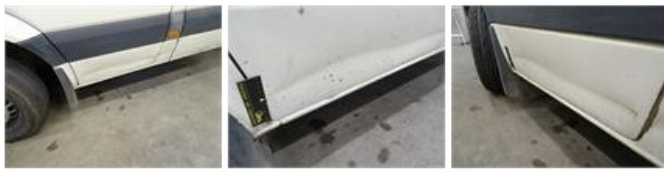

Bonnet, Dent(s) and scratch(es), Acceptable 0,00

No pictures to display

Wing R R, Dent(s) and scratch(es), Acceptable 0,00

No pictures to display

Bumper F, Scratch(es), E - Replace 398,40