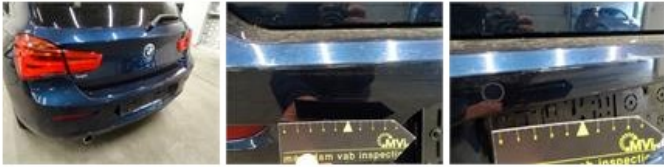

Foglight R, Crack, E - Replace

138,00