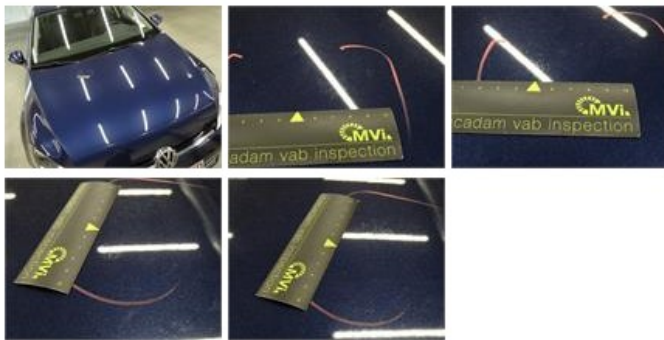

Bonnet, Chemical polution, LI - Repair and paint (complete)

Alloy rim R L, Scratch(es), LI - Repair and paint (complete)

95,00