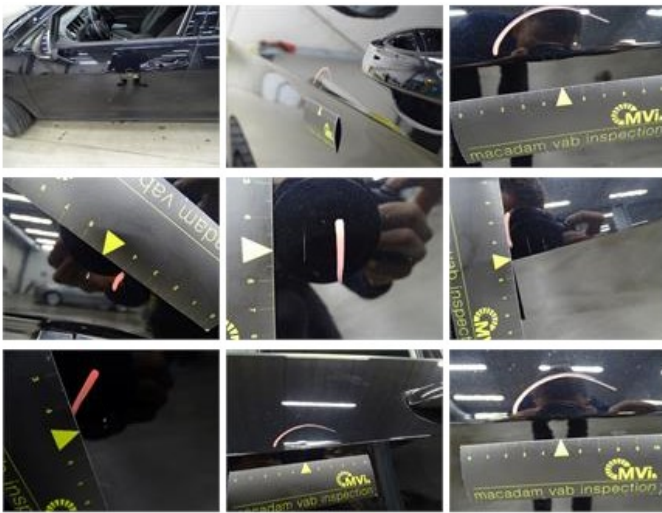

Door R R, Scratch(es), Acceptable 0,00

No pictures to display

Wing R R, Dent(s) and scratch(es), LI - Repair and paint (complete) 308,20

Trunk lid covering R, Scratch(es), Smart repair 110,64

Wing F R, Dent(s) and scratch(es), LI - Repair and paint (complete) 220,18