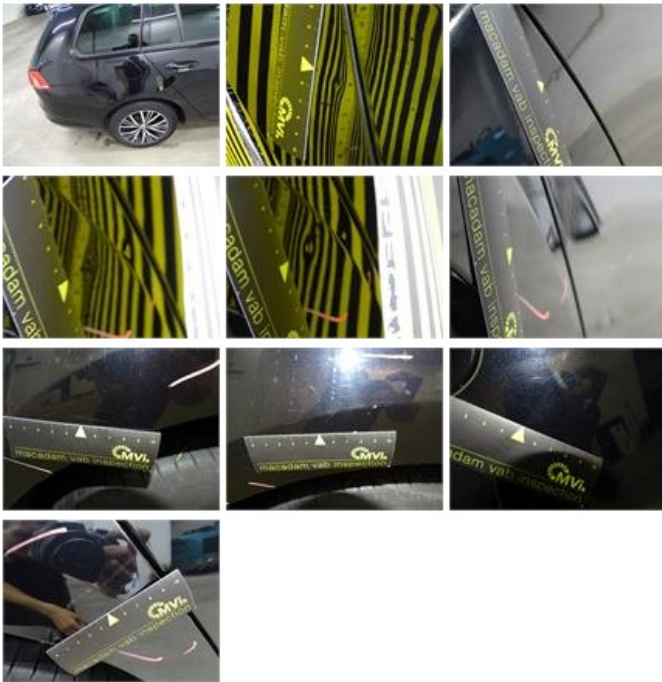

Emergency spare wheel	<b>Yes</b>	Jack	<b>Yes</b>
Number of charging cables (normal)	<b>0</b>		
Number of charging cables (rapid charge)	<b>0</b>		

<b>Total cost ex VAT</b>	<b>2347,70</b>
<b>Door F L, Dent(s) and scratch(es), LI - Repair and paint (complete)</b>	<b>318,35</b>

Door R R, Scratch(es), Acceptable 0,00

No pictures to display

Wing R R, Dent(s) and scratch(es), LI - Repair and paint (complete) 308,20

Trunk lid covering R, Scratch(es), Smart repair 110,64

Wing F R, Dent(s) and scratch(es), LI - Repair and paint (complete) 220,18