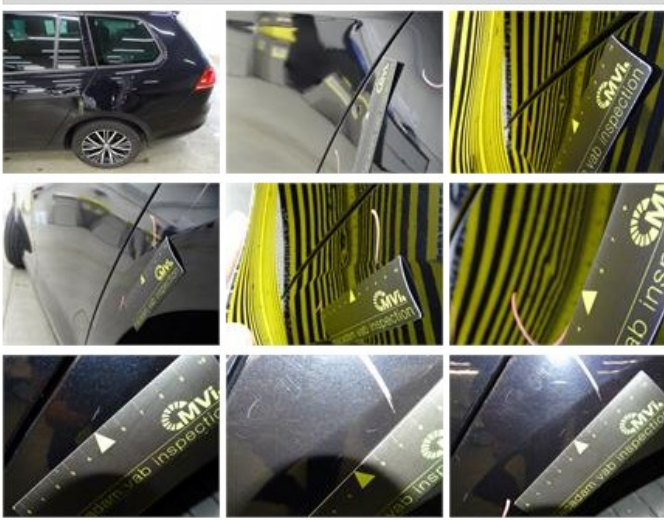

**Degree of wear**

<b>205/55/16/91 V LightMetal</b>				
Summer tyres:	Fr.L.	<b>Michelin: 4 mm</b>	Fr.R.	<b>Michelin: 4 mm</b>
	Re.L.	<b>Michelin: 5 mm</b>	Re.R.	<b>Michelin: 5 mm</b>

**Assistance equipment**

Door R R, Scratch(es), Acceptable 0,00

No pictures to display

Wing R R, Dent(s) and scratch(es), LI - Repair and paint (complete) 308,20

Trunk lid covering R, Scratch(es), Smart repair 110,64

Wing F R, Dent(s) and scratch(es), LI - Repair and paint (complete) 220,18

Bonnet, Scratch(es), Acceptable 0,00

No pictures to display

Alloy rim F R, Scratch(es), LI - Repair and paint (complete) 95,00

Rear window, Scratch(es), Acceptable 0,00

Door R L, Dent(s) and scratch(es), LI - Repair and paint (complete) 318,35

Wing R L, Dent(s) and scratch(es), LI - Repair and paint (complete) 308,20

Wing F L, Scratch(es), LI - Repair and paint (complete) 220,18

Seat cover R, Stain, Cleaning

25,00

Rearview mirror housing R, Scratch(es), Acceptable