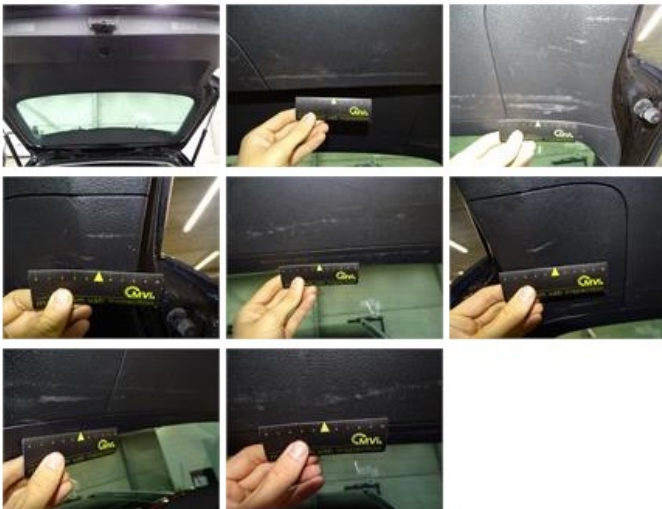

Emergency spare wheel	<b>Yes</b>	Jack	<b>Yes</b>
Number of charging cables (normal)	<b>0</b>		
Number of charging cables (rapid charge)	<b>0</b>		

<b>Total cost ex VAT</b>	<b>2347,70</b>
<b>Door F L, Dent(s) and scratch(es), LI - Repair and paint (complete)</b>	<b>318,35</b>

Door R R, Scratch(es), Acceptable 0,00

No pictures to display

Wing R R, Dent(s) and scratch(es), LI - Repair and paint (complete) 308,20

Trunk lid covering R, Scratch(es), Smart repair 110,64

Wing F R, Dent(s) and scratch(es), LI - Repair and paint (complete) 220,18