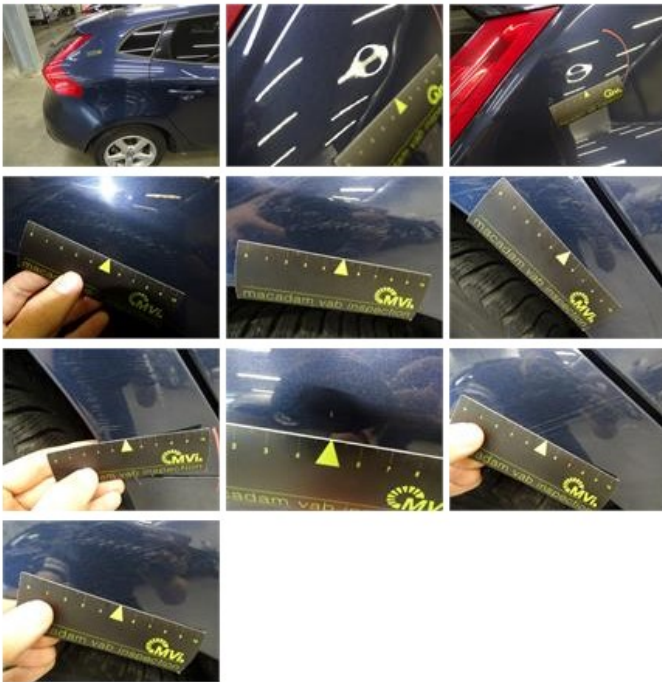

Wing R L, Dent(s) and scratch(es), LI - Repair and paint (complete) 308,20

Alloy rim F R, Scratch(es), LI - Repair and paint (complete) 95,00

Bumper R, Dent(s) and scratch(es), LI - Repair and paint (complete) 211,80

Bumper F, Crack, Le - Replace and paint 735,00

Door R R, Scratch(es), Acceptable 0,00

No pictures to display

Wing R R, Scratch(es), LI - Repair and paint (complete) 308,20

Door F L, Scratch(es), Acceptable 0,00

No pictures to display

Door R L, Scratch(es), Acceptable 0,00

No pictures to display

Alloy rim R L, Scratch(es), LI - Repair and paint (complete) 95,00

Foglight R, Broken, E - Replace 138,00

Rear window, Scratch(es), Acceptable 0,00