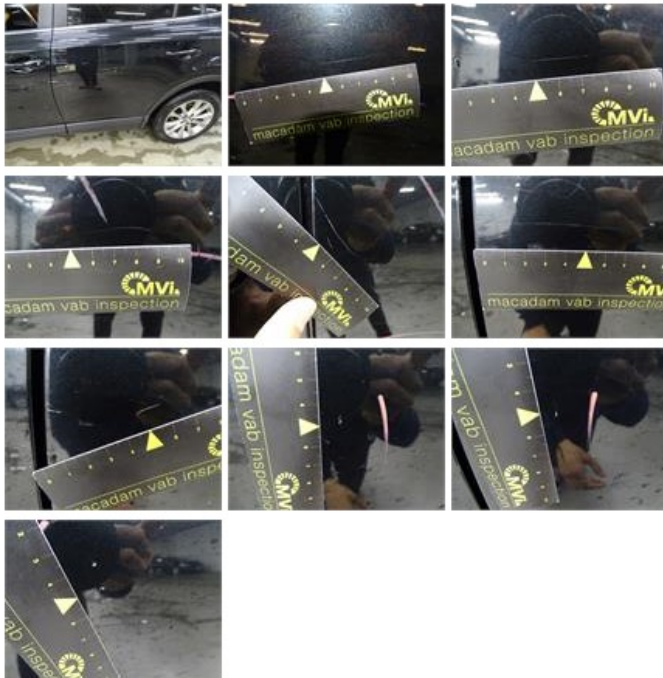

TOYOTA RAV4: 1PZA175

Vinnumber:	JTMYPREV40D019537	Versionname:	2.0 D-4D DPF Premium 4x2
First Registrationdate:	17/10/2016	Fiscalpower:	
Expertise Mileage:	38483	Power Kw:	105
Bodytype:	SUV	Body color:	Black
Gearbox:	MAN 6 VIT	Paint type:	Metalic
Transmission:	Front	Rims summer:	Aluminium
Fueltype:	Diesel	Oil level:	OK
Battery functioning:	Yes	Parking lot:	3413
Number of doors:	5		
Number of seats:	5		
Number head rests:	5		
Rims summer:	Aluminium		
Category:	Passenger Car		
Oil level:	OK		
Registration Certificate Car (BE):	Yes		

318,35

Alloy rim F R, Scratch(es), LI - Repair and paint (complete)

95,00

Bumper F M, Scratch(es), Smart repair

110,64

Door panel F L, Dirty, Acceptable 0,00

Alloy rim R L, Scratch(es), Acceptable 0,00

No pictures to display

Rocker panel inner F R, Scratch(es), Acceptable 0,00

No pictures to display

Bumper F, Scratch(es), LI - Repair and paint (complete) 211,80

Door R L, Scratch(es), LI - Repair and paint (complete) 318,35

Wing R L, Scratch(es), Acceptable 0,00