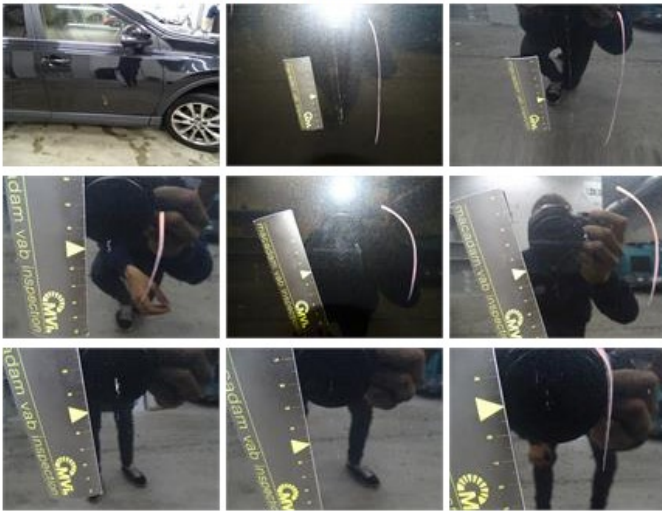

Door R R, Scratch(es), LI - Repair and paint (complete)

318,35