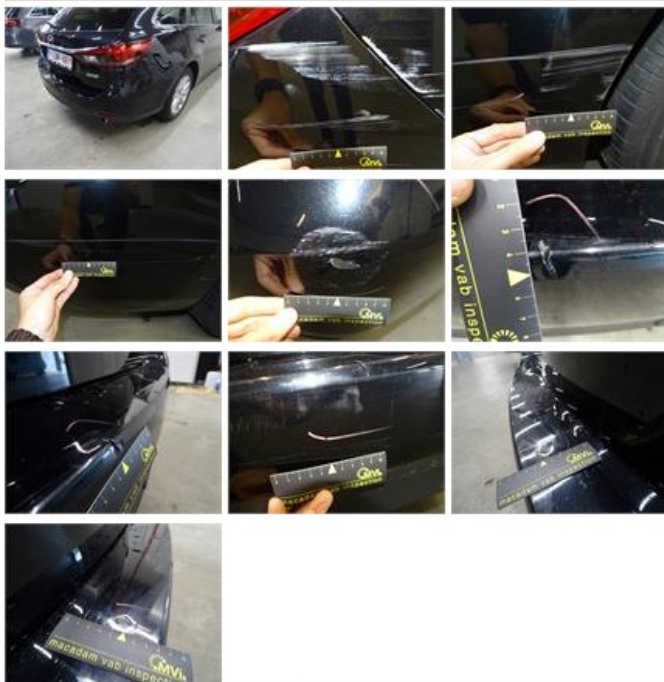

No pictures to display

Wing F L, Scratch(es), LI - Repair and paint (complete)

220,18

Bumper R, Scratch(es), LI - Repair and paint (complete)

211,80

Door R L, Scratch(es), Acceptable

0,00

No pictures to display