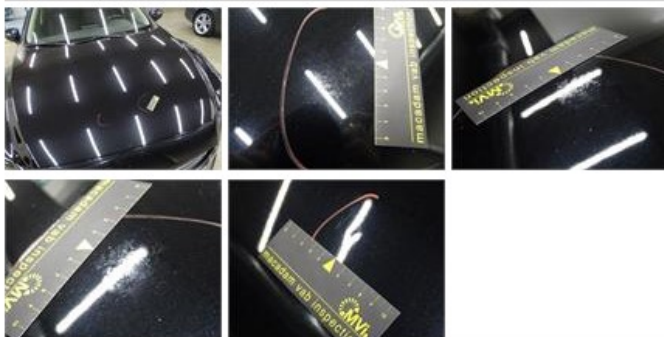

No pictures to display

Rearlight R , Scratch(es), E - Replace

114,00

Bonnet, Chemical polution, LI - Repair and paint (complete)

290,08

Rear window, Scratch(es), Acceptable

0,00