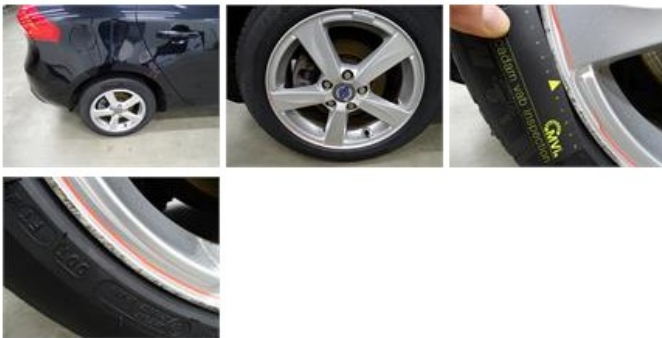

Wing F R, Dent(s) and scratch(es), LI - Repair and paint (complete) 220,18