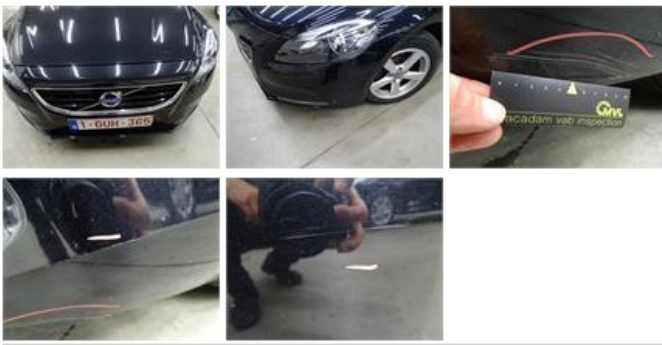

Bumper R, Scratch(es), LI - Repair and paint (complete) 211,80

Rear bulkhead lining, Scratch(es), Smart repair 110,64

Wing R R, Dent(s), PDR - Paintless dent repair 102,60

Bumper F, Scratch(es), LI - Repair and paint (complete) 211,80