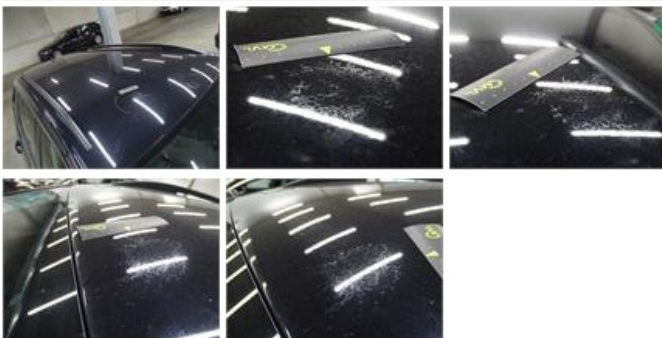

Degree of wear

195/65/15/91 H LightMetal				
Summer tyres:	Fr.L.	Fulda: 5 mm	Fr.R.	Fulda: 5 mm
	Re.L.	Continental: 4 mm	Re.R.	Continental: 4 mm

Assistance equipment

Emergency spare wheel	Yes	Jack	Yes
Number of charging cables (normal)	0		
Number of charging cables (rapid charge)	0		

Alloy rim R L, Scratch(es), Acceptable 0,00

No pictures to display

Wing R L, Scratch(es), Acceptable 0,00

No pictures to display

Bumper R, Dent(s) and scratch(es), LI - Repair and paint (complete) 211,80

Wing R R, Dent(s) and scratch(es), LI - Repair and paint (complete)