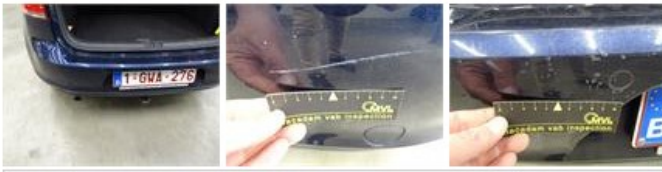

Luggage space cover, Missing, E - Replace 100,00

Rear wiper arm, Incomplete, E - Replace 40,00

Wheel cover F R, Scratch(es), Acceptable 0,00

No pictures to display

Bumper F, Scratch(es), Acceptable 0,00

No pictures to display

Roof, Dent(s), PDR - Paintless dent repair 63,00