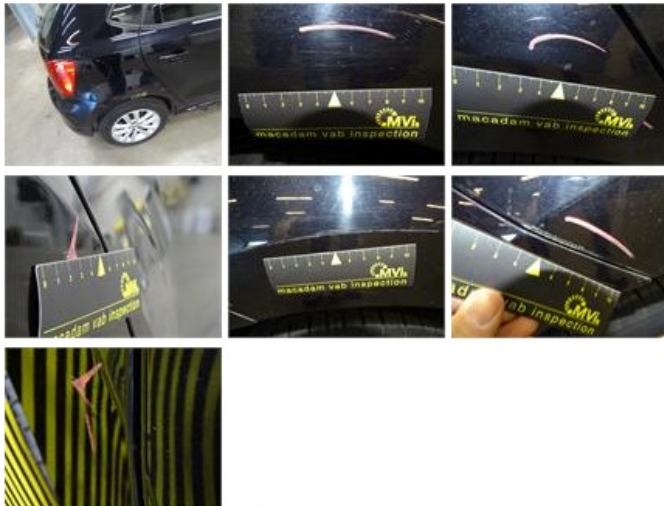

95,00

Alloy rim F R polished, Scratch(es), LI - Repair and paint (complete)

95,00

Tailgate, Scratch(es), Acceptable

0,00

No pictures to display

Alloy rim F L polished, Scratch(es), LI - Repair and paint (complete)

95,00

Roof, Dent(s), PDR - Paintless dent repair

201,60

Windscreen, Stone chip(s), Acceptable

0,00

Wing R R, Dent(s) and scratch(es), LI - Repair and paint (complete)

246,56

Door R L, Bad repair, Acceptable

0,00

Roof pillar L, Scratch(es), Acceptable

0,00

No pictures to display

Bumper R, Scratch(es), LI - Repair and paint (complete)

169,44