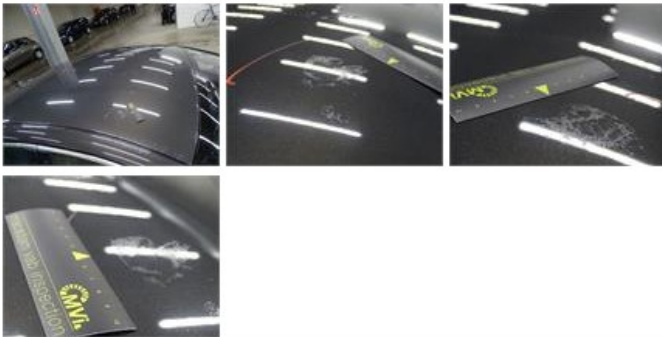

Degree of wear

225/55/17/97 W LightMetal				
Summer tyres:	Fr.L.	Continental: 5 mm	Fr.R.	Continental: 5 mm
	Re.L.	Bridgestone: 5 mm	Re.R.	Bridgestone: 5 mm

Assistance equipment

Spare wheel	Yes	Jack	Yes
Number of charging cables (normal)	0		
Number of charging cables (rapid charge)	0		

Total cost ex VAT	1807,71
Bumper F, Scratch(es), LI - Repair and paint (complete)	211,80

Protection plate M, Hole, E - Replace 74,00

Door R R, Scratch(es), Acceptable 0,00

No pictures to display

Wing F L, Chemical polution, LI - Repair and paint (complete) 220,18

Door F R, Chemical polution, Acceptable 0,00

No pictures to display

Roof, Chemical polution, LI - Repair and paint (complete) 481,50

Wing R R, Scratch(es), Acceptable 0,00

No pictures to display

Door F L, Chemical polution, LI - Repair and paint (complete) 318,35