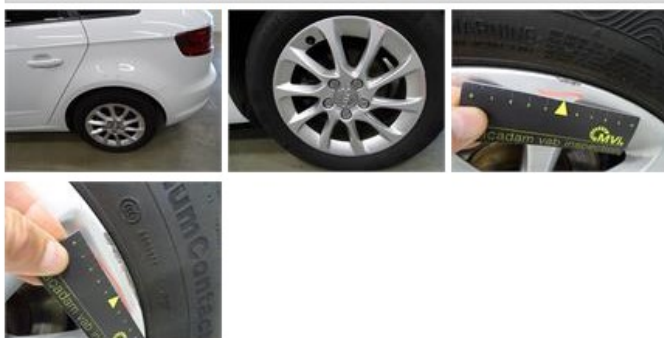

Rearview mirror housing R, Scratch(es), LI - Repair and paint (complete) 115,56