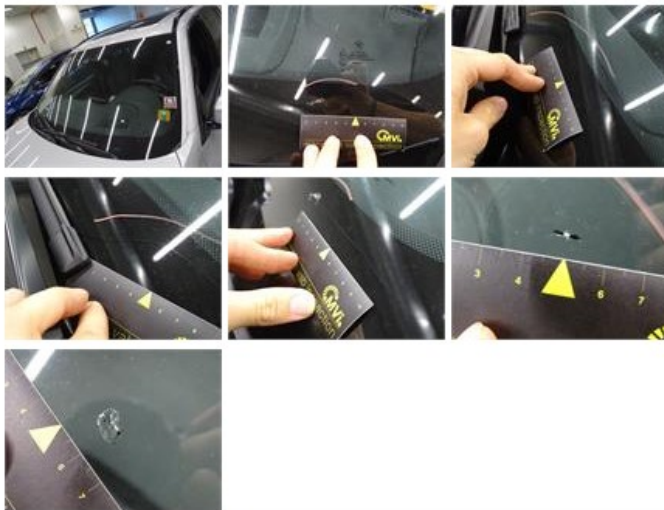

Spoiler R, Scratch(es), Acceptable

0,00

No pictures to display

Rocker panel inner R L, Dent(s), LI - Repair and paint (complete)

115,56

Windscreen, Crack, E - Replace

560,64

Bumper R, Scratch(es), LI - Repair and paint (complete)