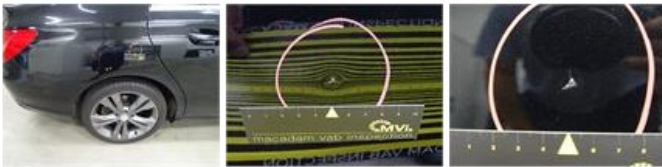

Wing R R, Dent(s) and scratch(es), LI - Repair and paint (complete) 308,20