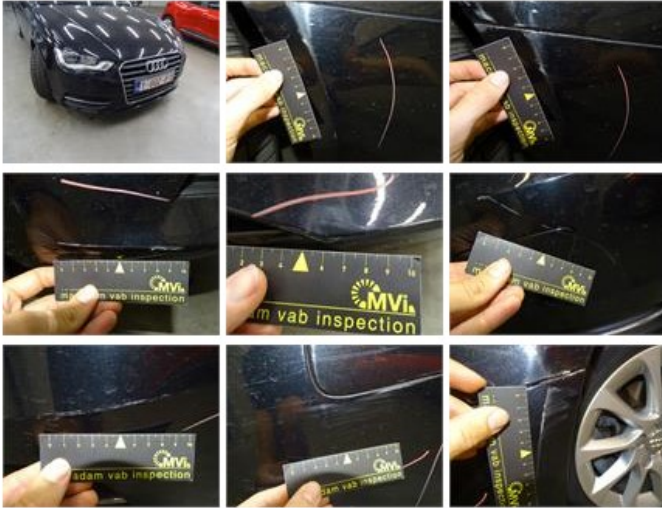

Door R L, Dent(s) and scratch(es), LI - Repair and paint (complete)

0,00