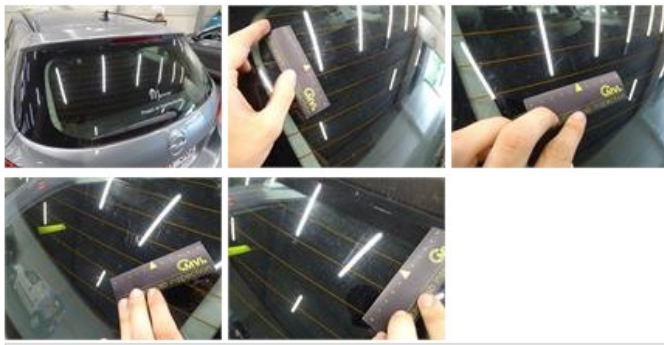

Wheel cover F L, Scratch(es), Acceptable 0,00

No pictures to display

Tailgate, Scratch(es), Acceptable 0,00

No pictures to display

Roof pillar L, Chemical polution, LI - Repair and paint (complete) 220,18

Rocker panel inner R L, Dent(s), LI - Repair and paint (complete) 115,56

Door F L, Scratch(es), Acceptable 0,00

No pictures to display

Wing R L, Scratch(es), Acceptable 0,00

No pictures to display

Boot carpet, Hole, E - Replace 100,00

Door F R, Scratch(es), Acceptable 0,00

No pictures to display

Rocker panel inner F L, Dent(s), LI - Repair and paint (complete) 115,56