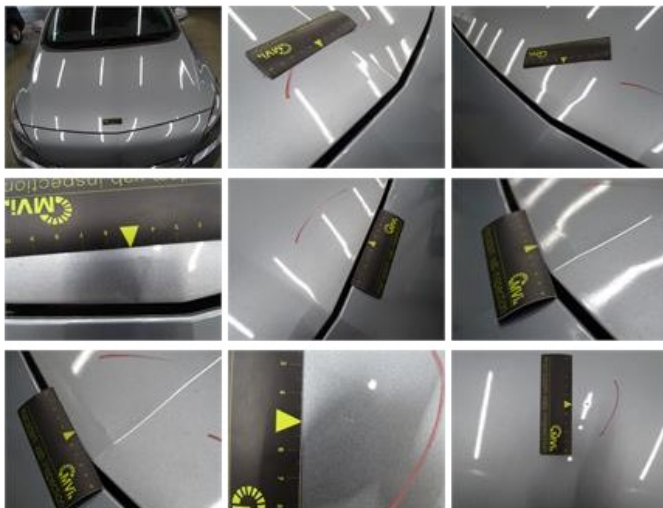

Trunk lid covering R, Scratch(es), Smart repair

110,64