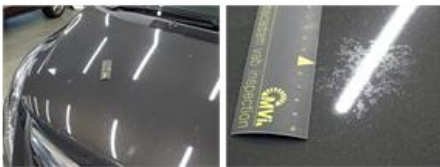

Wing F R, Scratch(es), Acceptable 0,00

No pictures to display

Wing R R, Scratch(es), LI - Repair and paint (complete) 0,00

Door F R, Scratch(es), Acceptable 0,00

No pictures to display

Bonnet, Chemical pollution, LI - Repair and paint (complete) 0,00