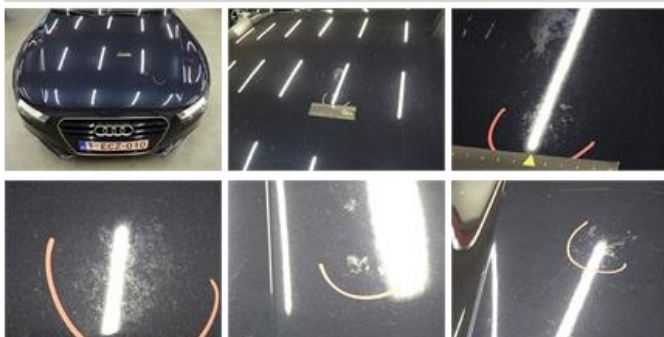

Door R L, Scratch(es), Acceptable

0,00

No pictures to display

Alloy rim R R, Scratch(es), LI - Repair and paint (complete)

95,00

Tailgate, Scratch(es), LI - Repair and paint (complete)

362,02

Bonnet, Chemical pollution, LI - Repair and paint (complete)

348,09

Wing F R, Scratch(es), LI - Repair and paint (complete)

264,21

Trunk lid covering R, Broken, Smart repair

110,64

Bumper R, Scratch(es), LI - Repair and paint (complete)

254,16

Door F L, Scratch(es), Acceptable

0,00

No pictures to display

Alloy rim F L, Scratch(es), Acceptable

0,00

No pictures to display

Door F R, Scratch(es), LI - Repair and paint (complete)

382,02

Roof, Chemical polution, LI - Repair and paint (complete)