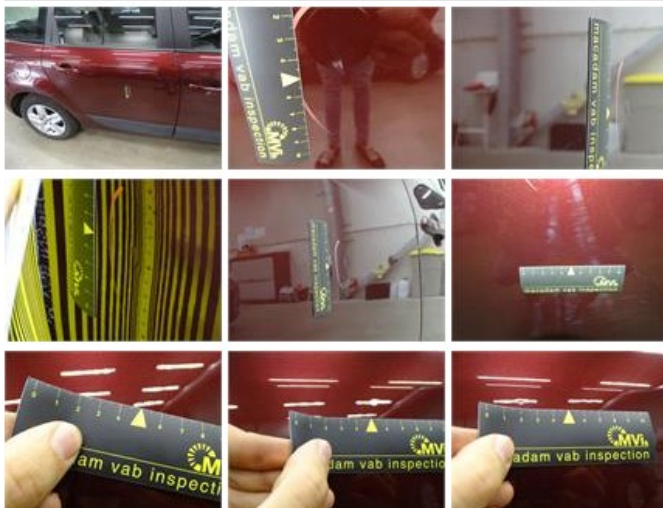

Door F L, Dent(s) and scratch(es), LI - Repair and paint (complete) 318,35

Wheel cover F L, Scratch(es), Acceptable 0,00

No pictures to display

Wing F L, Scratch(es), Acceptable 0,00

No pictures to display

Door F R, Bad repair, Acceptable 0,00

Tyre repair kit, Missing, E - Replace 0,00

No pictures to display

Wheel cover R R, Scratch(es), Acceptable 0,00

No pictures to display

Wing R R, Scratch(es), LI - Repair and paint (complete) 308,20

Door R R, Dent(s) and scratch(es), LI - Repair and paint (complete) 318,35

Wing R L, Scratch(es), Acceptable 0,00

No pictures to display

Roof pillar R, Chemical polution, LI - Repair and paint (complete) 220,18