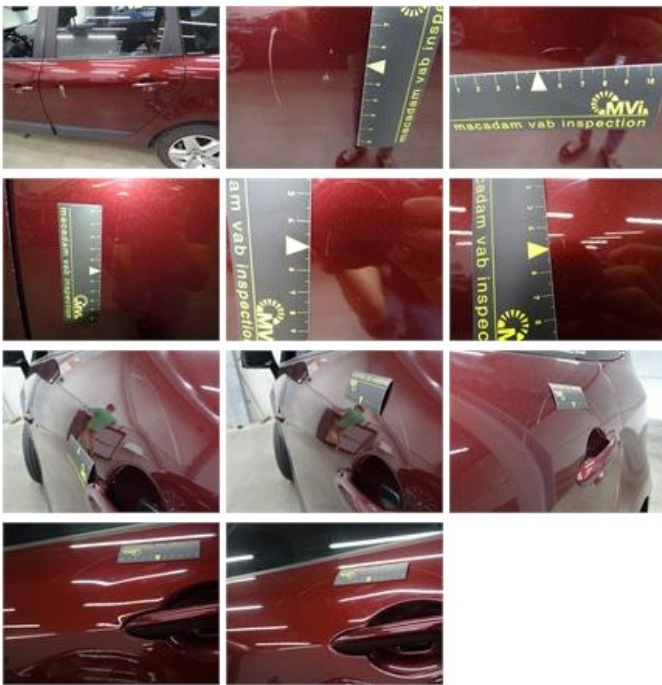

Door F L, Dent(s) and scratch(es), LI - Repair and paint (complete) 318,35

Wheel cover F L, Scratch(es), Acceptable 0,00

No pictures to display

Wing F L, Scratch(es), Acceptable 0,00

No pictures to display

Door F R, Bad repair, Acceptable 0,00

Tyre repair kit, Missing, E - Replace 0,00

No pictures to display

Wheel cover R R, Scratch(es), Acceptable 0,00

No pictures to display

Wing R R, Scratch(es), LI - Repair and paint (complete) 308,20

Door R R, Dent(s) and scratch(es), LI - Repair and paint (complete) 318,35

Wing R L, Scratch(es), Acceptable 0,00

No pictures to display

Roof pillar R, Chemical polution, LI - Repair and paint (complete) 220,18

Roof, Scratch(es), Acceptable 0,00

No pictures to display

Door R L, Dent(s) and scratch(es), LI - Repair and paint (complete) 318,35

Bonnet, Chemical polution, LI - Repair and paint (complete) 290,08

Wheel cover R L, Scratch(es), Acceptable 0,00