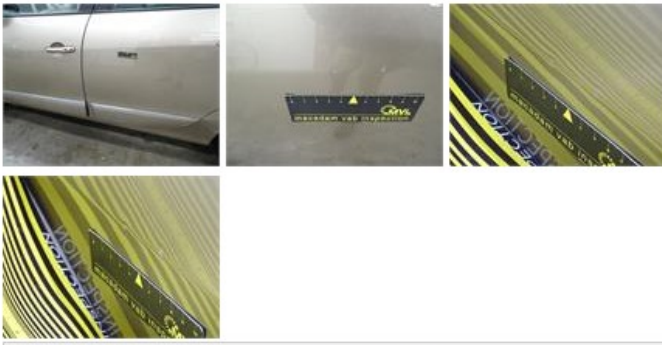

**Degree of wear**

<b>205/55/17/95 V LightMetal</b>				
Summer tyres:	Fr.L.	<b>Continental: 4 mm</b>	Fr.R.	<b>Continental: 4 mm</b>
	Re.L.	<b>Continental: 4 mm</b>	Re.R.	<b>Continental: 4 mm</b>

**Assistance equipment**

*No pictures to display*

Bumper F, Scratch(es), Acceptable 0,00

*No pictures to display*

Door R L, Dent(s) and scratch(es), LI - Repair and paint (complete) 318,35

Door R R, Scratch(es), LI - Repair and paint (complete) 318,35