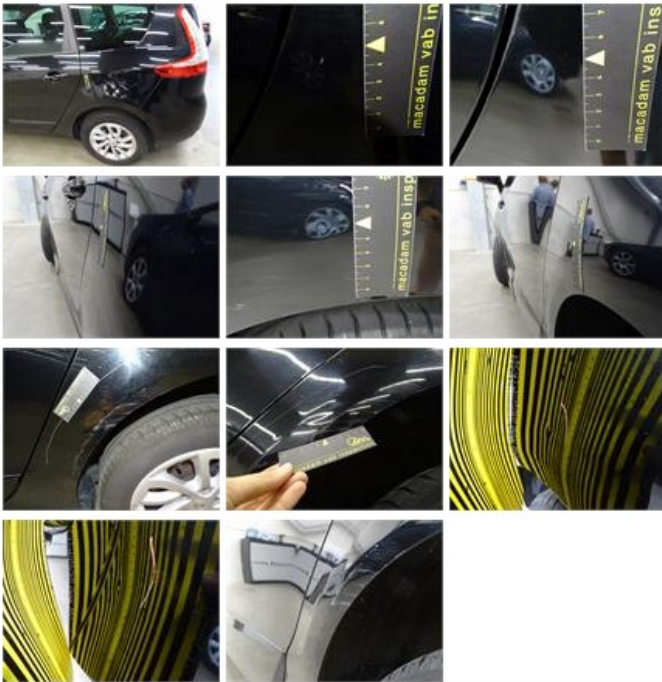

Degree of wear

205/60/16/96 H LightMetal				
Summer tyres:	Fr.L.	Michelin: 5 mm	Fr.R.	Michelin: 5 mm
	Re.L.	Michelin: 5 mm	Re.R.	Michelin: 5 mm

Assistance equipment

Repair kit	Yes	Compressor	Yes
Number of charging cables (normal)	0		
Number of charging cables (rapid charge)	0		

Total cost ex VAT	1553,38
Door F L, Dent(s) and scratch(es), LI - Repair and paint (complete)	318,35

Bonnet, Scratch(es), Acceptable 0,00

No pictures to display

Wing R L, Dent(s) and scratch(es), LI - Repair and paint (complete) 308,20

Door R L, Dent(s) and scratch(es), LI - Repair and paint (complete) 318,35

Tailgate, Dent(s) and scratch(es), LI - Repair and paint (complete) 304,68

Rear window, Scratch(es), Acceptable 0,00

Door R R, Scratch(es), Acceptable 0,00