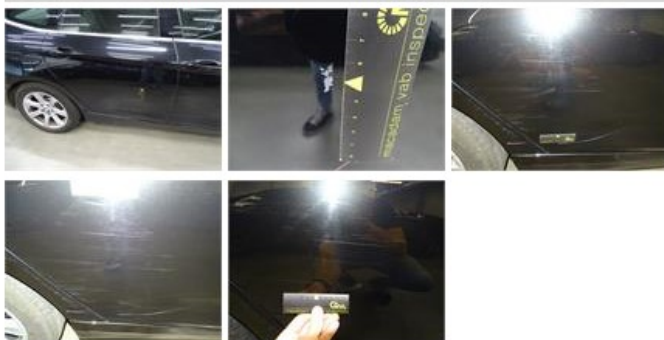

0,00

No pictures to display

Bumper F, Bad repair, Acceptable

0,00

Wing R L, Scratch(es), Acceptable

0,00

No pictures to display

Alloy rim R R, Scratch(es), LI - Repair and paint (complete)

95,00

Tailgate, Dent(s), Acceptable

0,00

No pictures to display

Alloy rim F R, Scratch(es), LI - Repair and paint (complete)

95,00

Door R R, Scratch(es), LI - Repair and paint (complete)

318,35