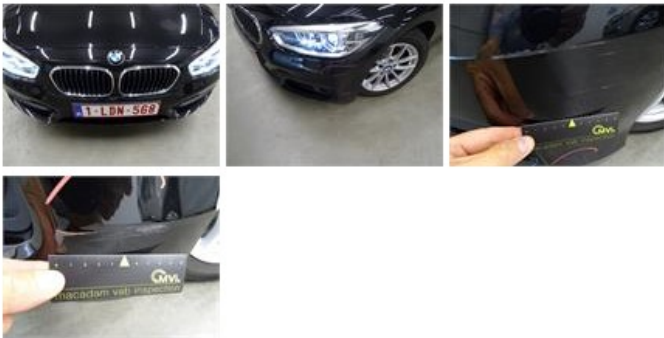

Bonnet, Dent(s), Acceptable	0,00
<i>No pictures to display</i>	
Alloy rim F R, Scratch(es), LI - Repair and paint (complete)	95,00