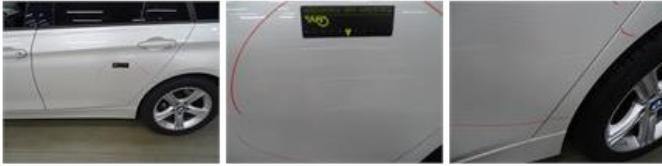

Wing R L, Scratch(es), LI - Repair and paint (complete)

308,20