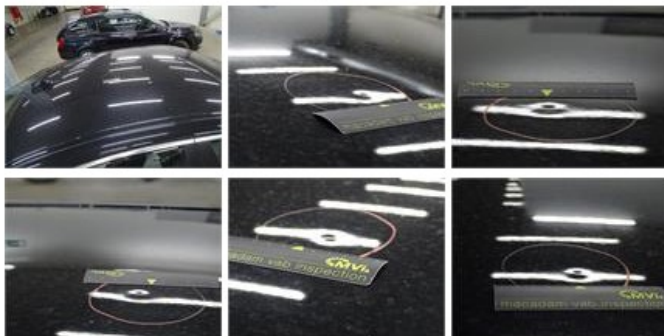

Degree of wear				
	225/55/17/97 H LightMetal			
Winter tyres:	Fr.L.	Michelin: 5 mm	Fr.R.	Michelin: 5 mm
	Re.L.	Michelin: 3 mm	Re.R.	Michelin: 3 mm

Assistance equipment			
Repair kit	Yes	Compressor	Yes
Number of charging cables (normal)	0		
Number of charging cables (rapid charge)	0		

Total cost ex VAT	856,32
Alloy rim R R, Scratch(es), LI - Repair and paint (complete)	95,00

Wing R R, Dent(s), Acceptable 0,00

No pictures to display

Rear window, Scratch(es), Acceptable 0,00

Alloy rim R L, Scratch(es), LI - Repair and paint (complete) 95,00

Wing R L, Scratch(es), Acceptable 0,00

No pictures to display

Roof, Dent(s), PDR - Paintless dent repair 63,00

Alloy rim F R, Scratch(es), LI - Repair and paint (complete) 95,00

Door F R, Scratch(es), Acceptable 0,00